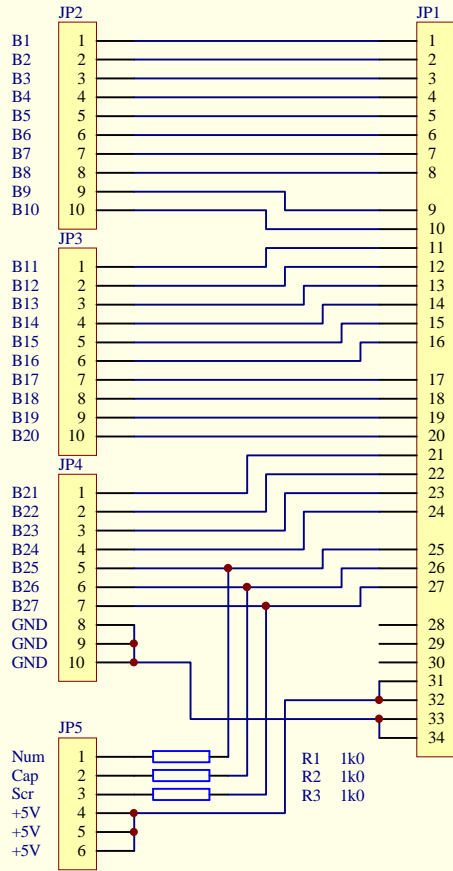

D

D

C

C

B

B

A

A

Title		
ButtonBox2 - Direct		
Size	Number	Revision
A4		
Date:	25-Jun-2000	Sheet of
File:	C:\My Documents\ButtonBox\Protel 99 SE\ButtonBox\ButtonBox.ddb	